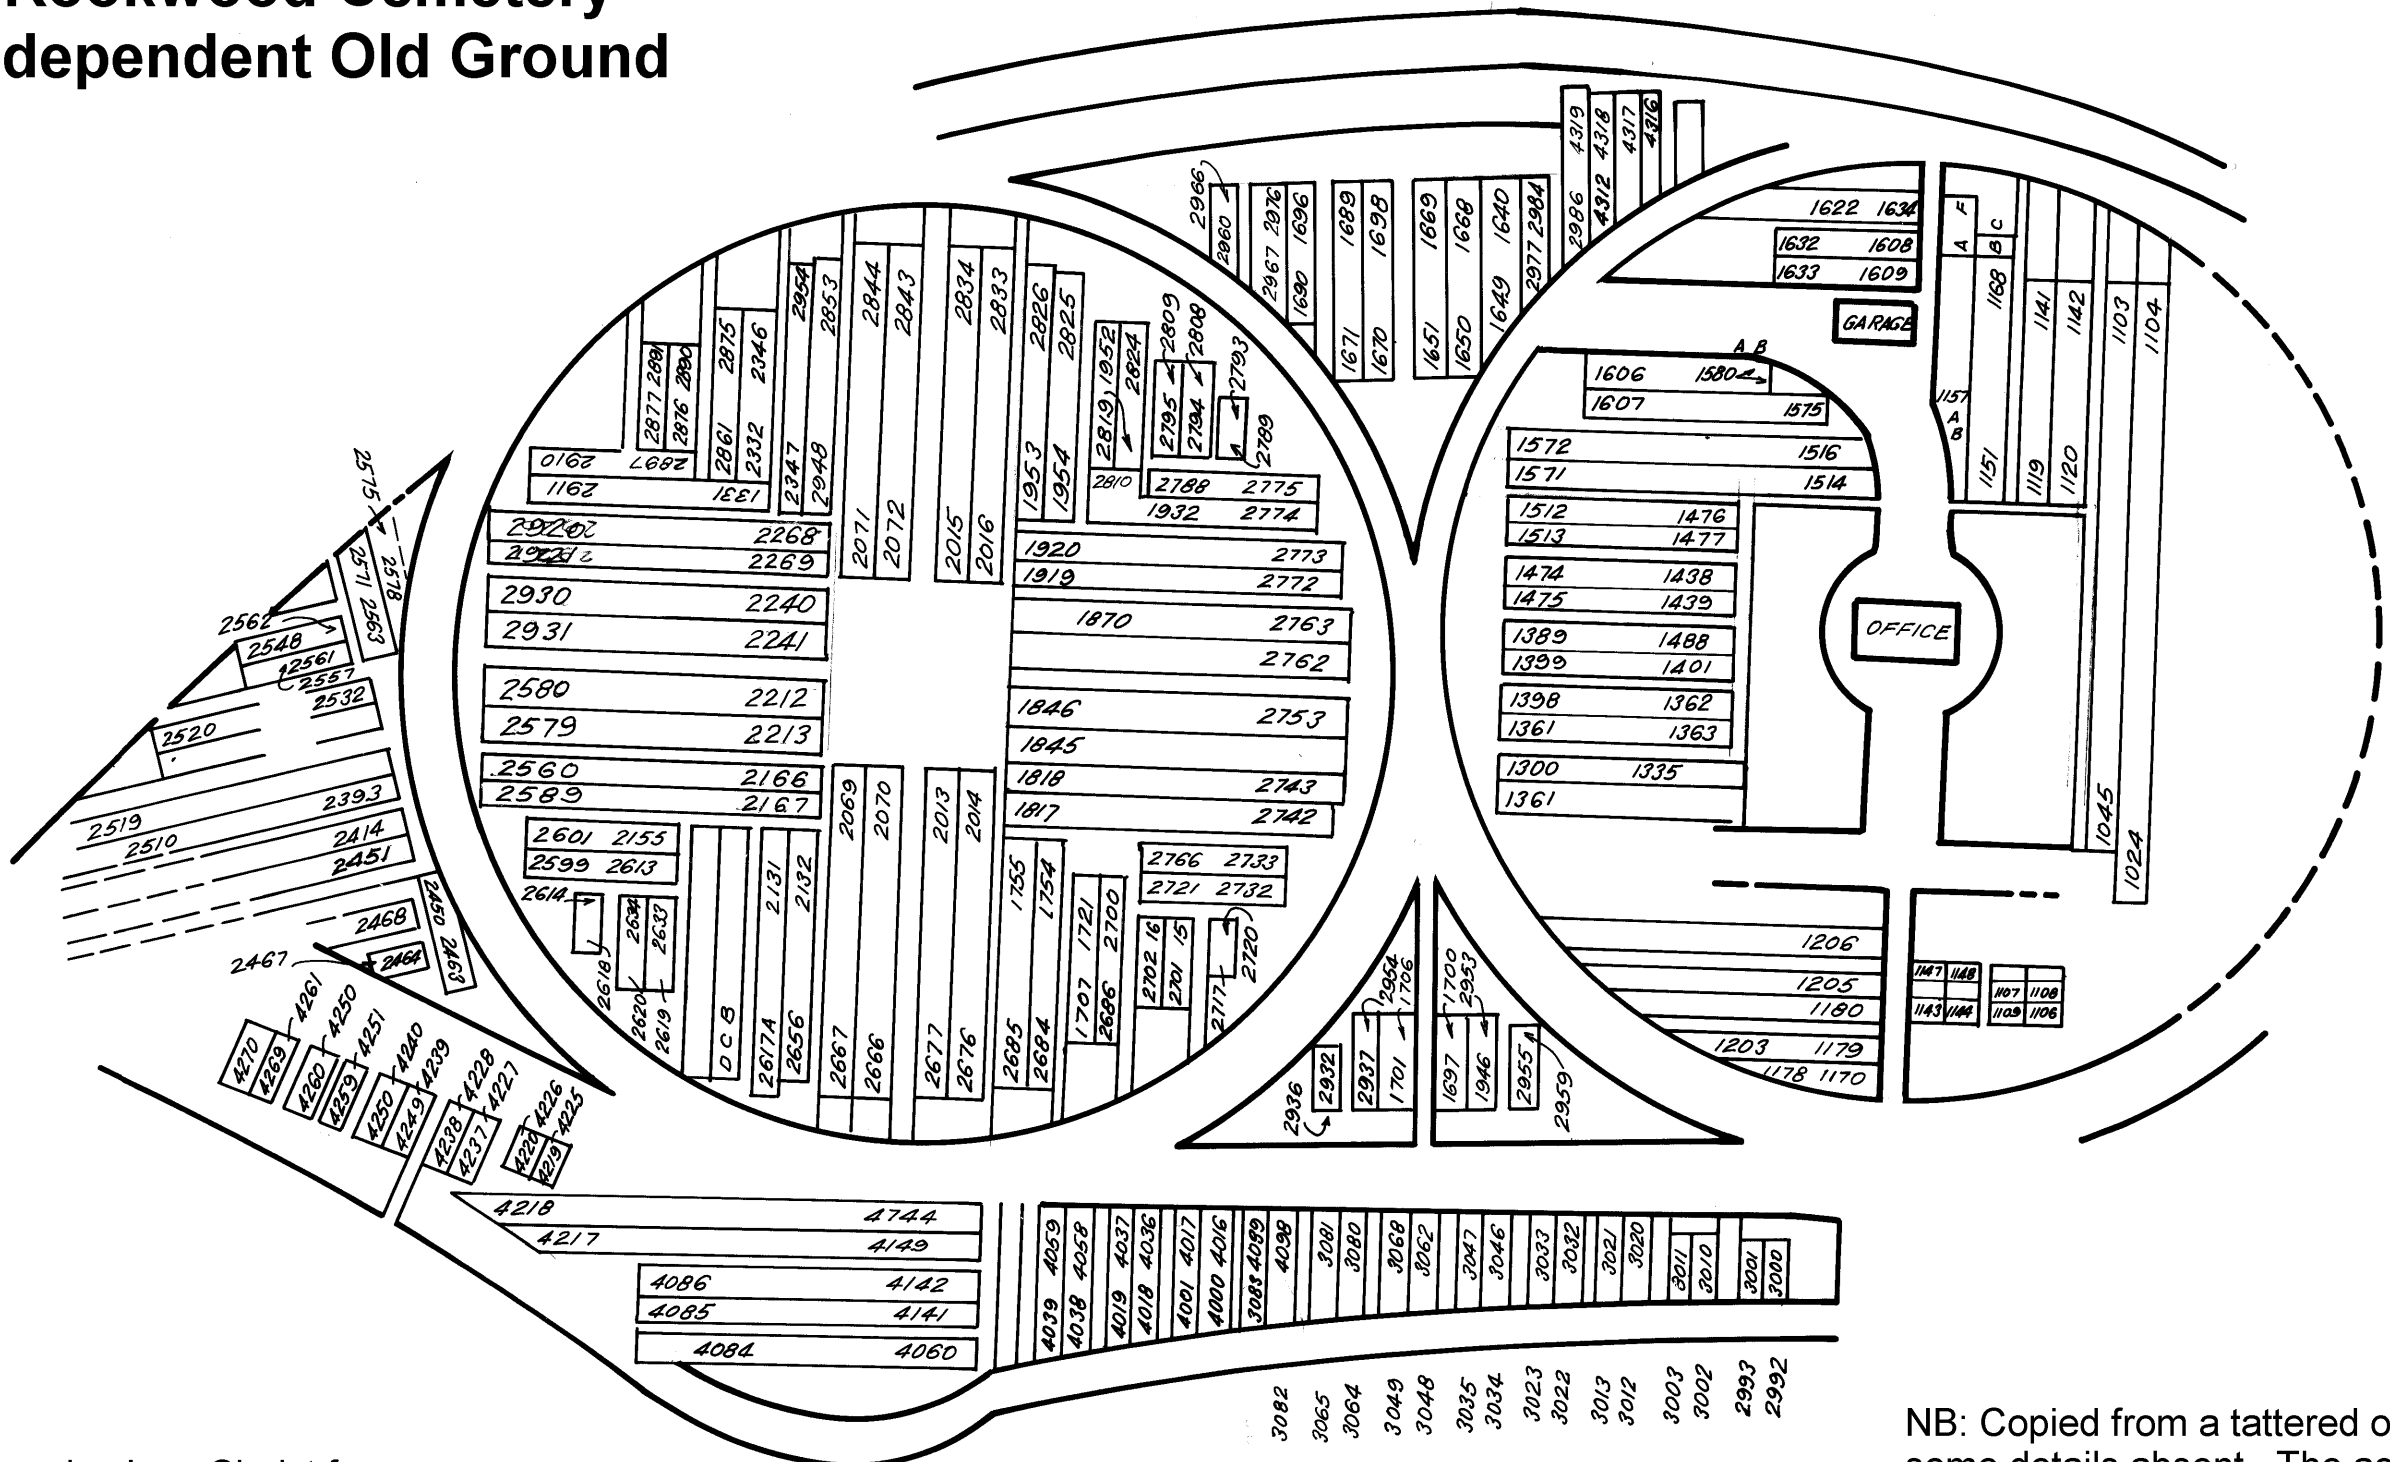

# Rookwood Cemetery Independent Old Ground

Drawn by Joan Sigrist for  
Society of Australian Genealogists  
© Sydney 1984  
SAG ref: 8/541

NB: Copied from a tattered old map -  
some details absent. The actual  
layout of graves within the various  
rows can be derived from the fiche  
and this CD.