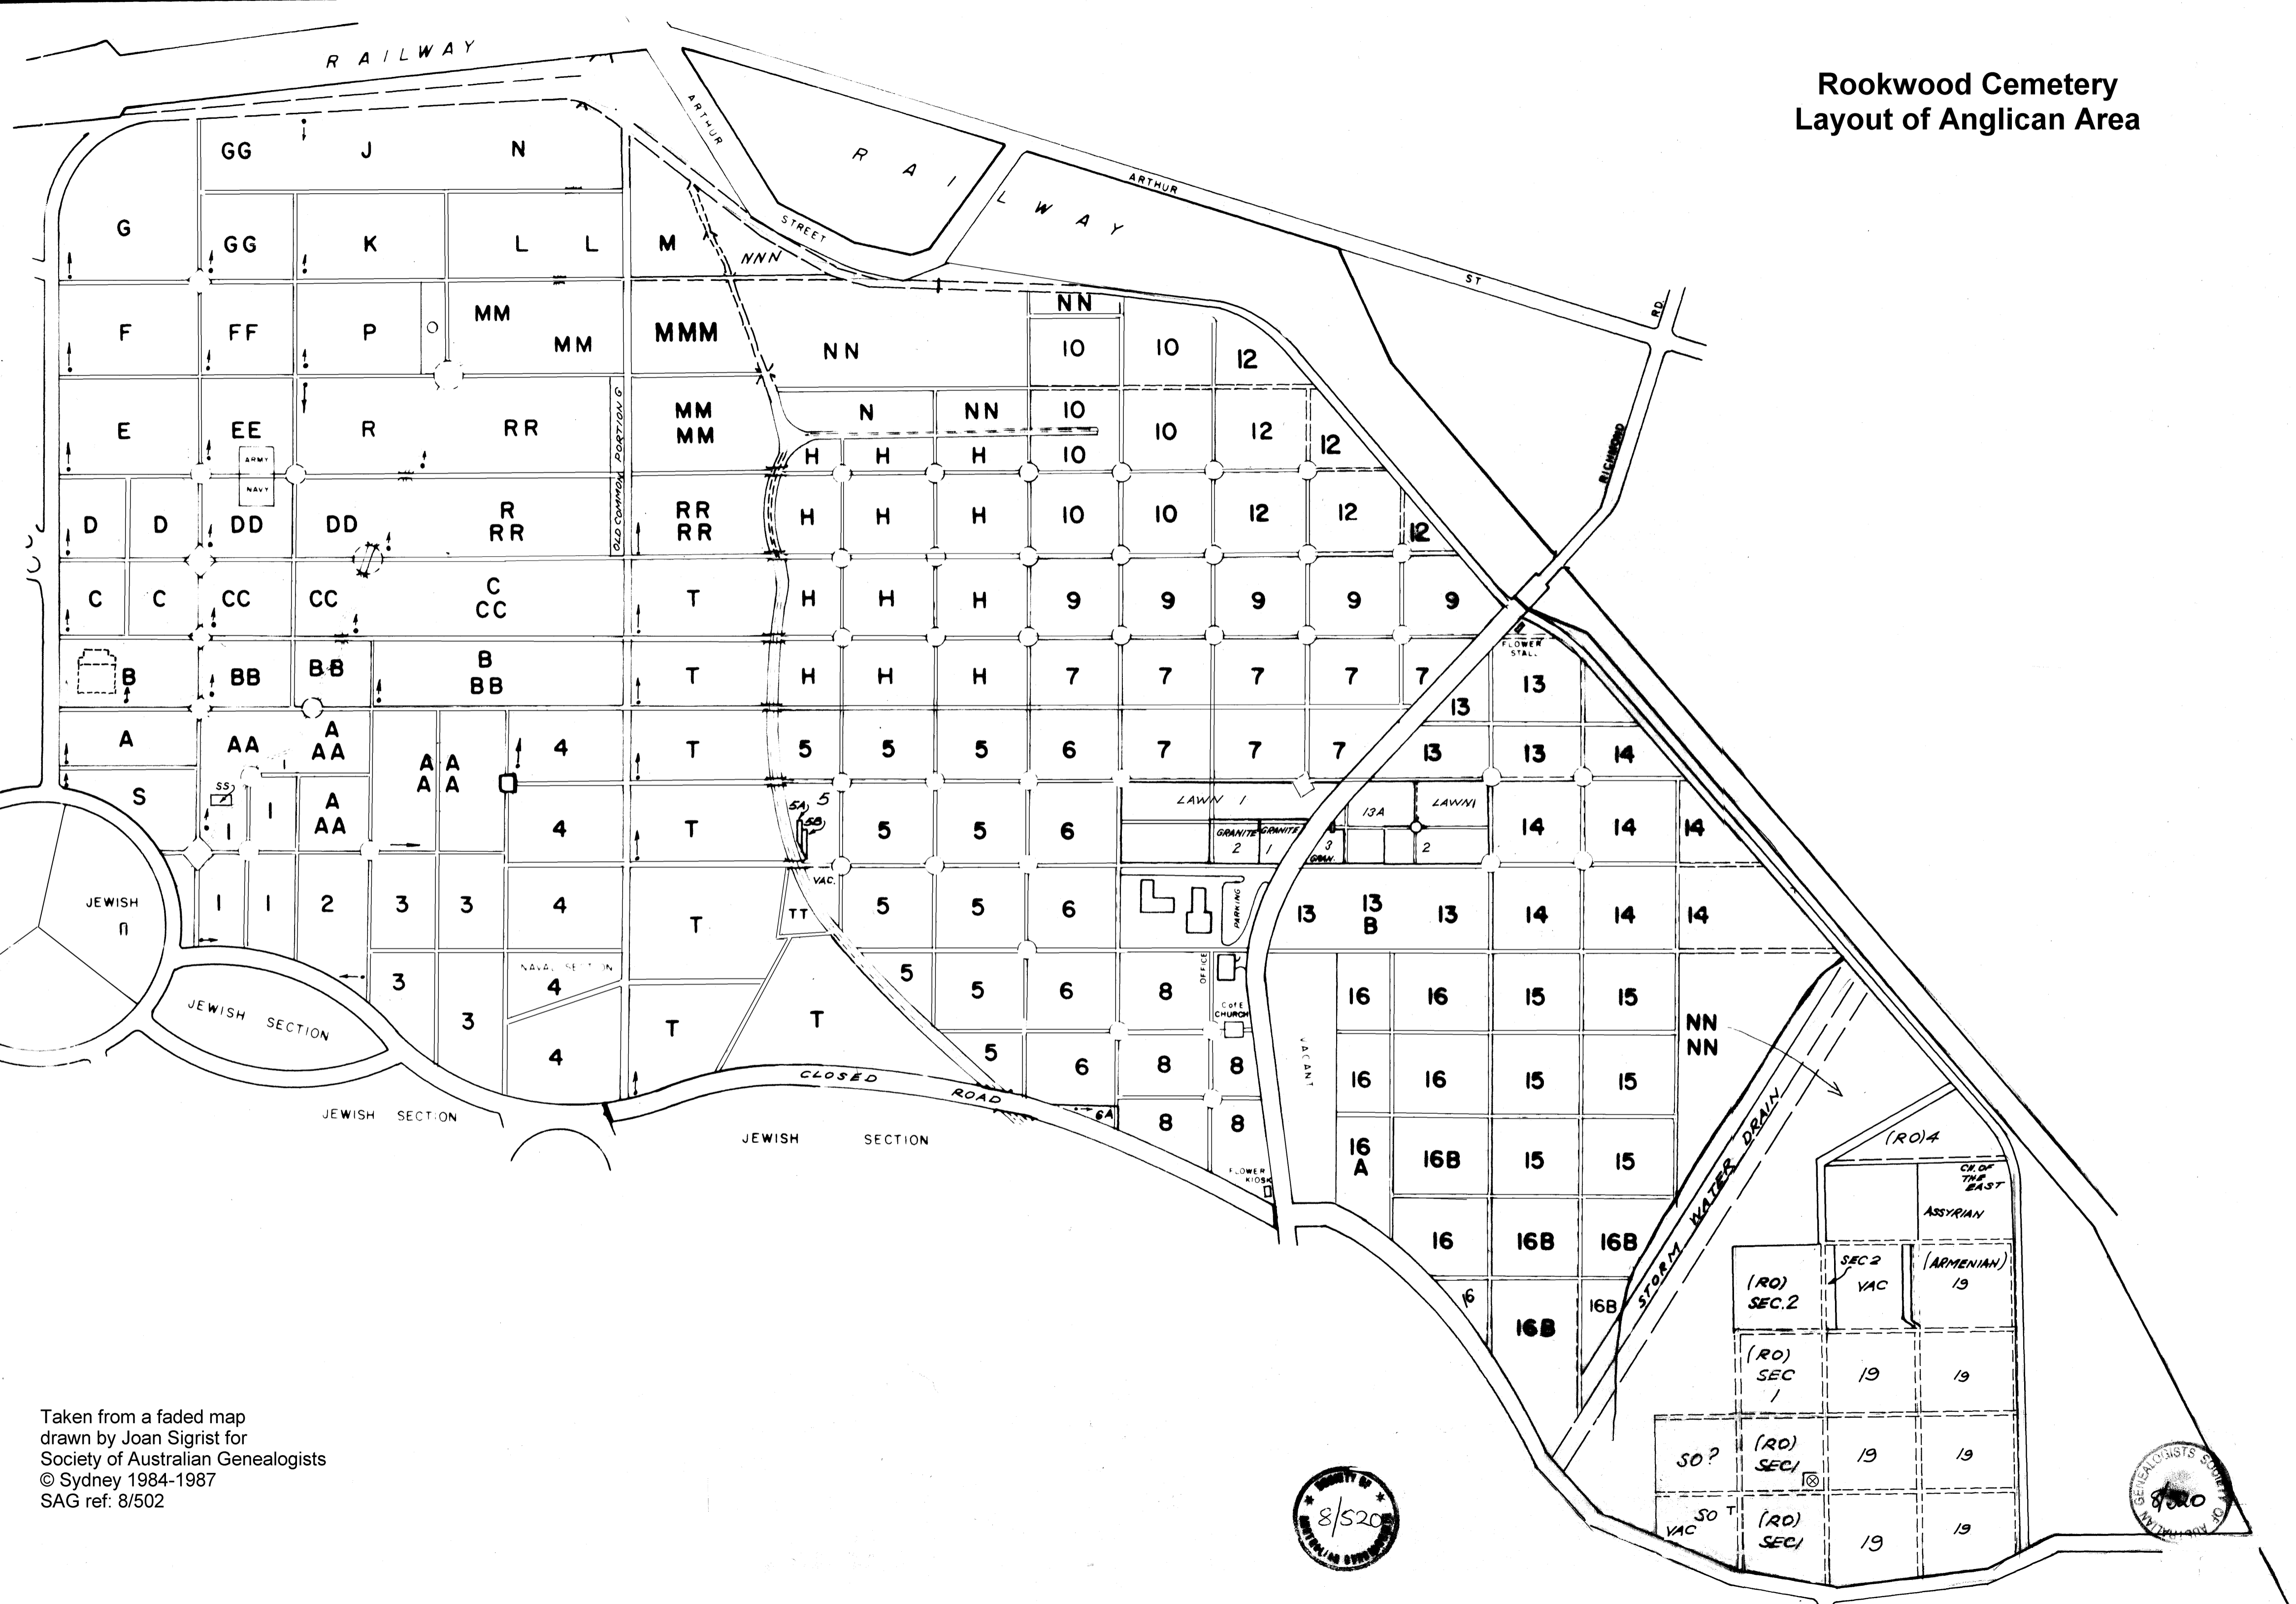

Rookwood Cemetery Layout of Anglican Area

Taken from a faded map
 drawn by Joan Sigrist for
 Society of Australian Genealogists
 © Sydney 1984-1987
 SAG ref: 8/502